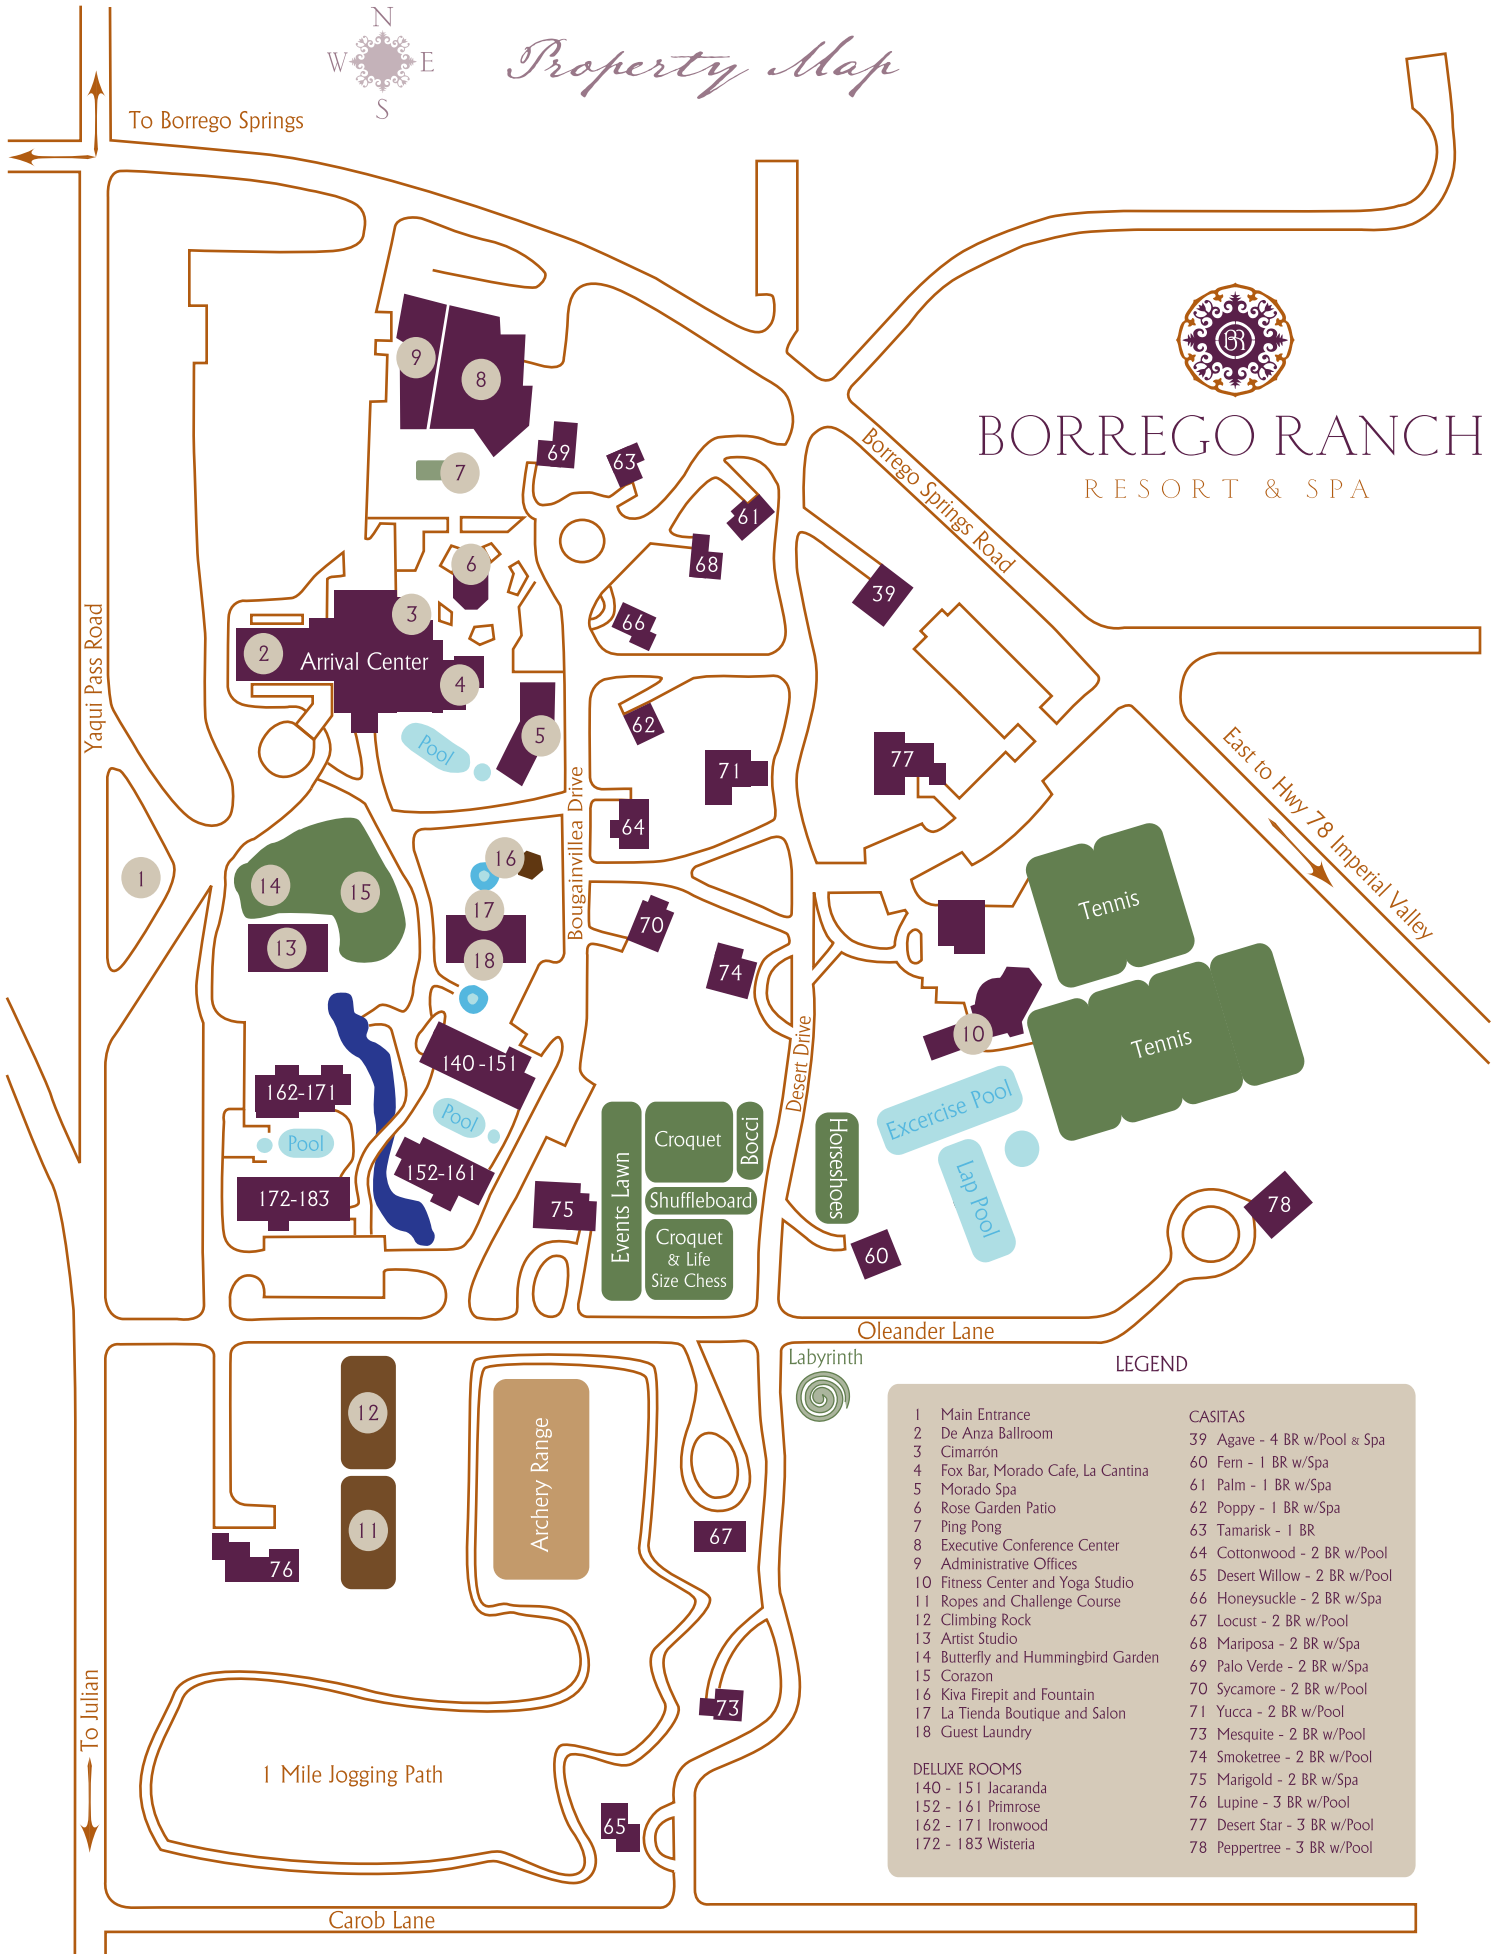

# Property Map

To Borrego Springs

## BORREGO RANCH RESORT & SPA

Labyrinth

### LEGEND

- |                                     |                                |
|-------------------------------------|--------------------------------|
| 1 Main Entrance                     | CASITAS                        |
| 2 De Anza Ballroom                  | 39 Agave - 4 BR w/Pool & Spa   |
| 3 Cimarrón                          | 60 Fern - 1 BR w/Spa           |
| 4 Fox Bar, Morado Cafe, La Cantina  | 61 Palm - 1 BR w/Spa           |
| 5 Morado Spa                        | 62 Poppy - 1 BR w/Spa          |
| 6 Rose Garden Patio                 | 63 Tamarisk - 1 BR             |
| 7 Ping Pong                         | 64 Cottonwood - 2 BR w/Pool    |
| 8 Executive Conference Center       | 65 Desert Willow - 2 BR w/Pool |
| 9 Administrative Offices            | 66 Honeysuckle - 2 BR w/Spa    |
| 10 Fitness Center and Yoga Studio   | 67 Locust - 2 BR w/Pool        |
| 11 Ropes and Challenge Course       | 68 Mariposa - 2 BR w/Spa       |
| 12 Climbing Rock                    | 69 Palo Verde - 2 BR w/Spa     |
| 13 Artist Studio                    | 70 Sycamore - 2 BR w/Pool      |
| 14 Butterfly and Hummingbird Garden | 71 Yucca - 2 BR w/Pool         |
| 15 Corazon                          | 73 Mesquite - 2 BR w/Pool      |
| 16 Kiva Firepit and Fountain        | 74 Smoketree - 2 BR w/Pool     |
| 17 La Tienda Boutique and Salon     | 75 Marigold - 2 BR w/Spa       |
| 18 Guest Laundry                    | 76 Lupine - 3 BR w/Pool        |
| DELUXE ROOMS                        | 77 Desert Star - 3 BR w/Pool   |
| 140 - 151 Jacaranda                 | 78 Peppertree - 3 BR w/Pool    |
| 152 - 161 Primrose                  |                                |
| 162 - 171 Ironwood                  |                                |
| 172 - 183 Wisteria                  |                                |